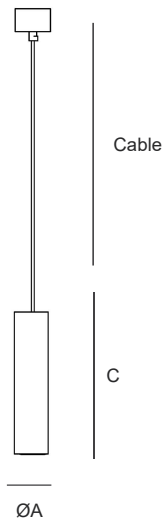

## Iluminación / Light

ENJOY:

1 X GU10 Retrofit LED 5W MAX 220V/50HZ  
bombilla no incluida / bulb not included

ENJOY POWER:

1 X PAR 30 Retrofit LED 12,5W MAX 220V/50HZ  
bombilla no incluida / bulb not included

ENJOY

ØAxB    Ø5x25cm / Ø2"x9,8"  
Cable    200cm Max / 78" Max

ENJOY POWER

ØAxB    Ø9,5x30cm / Ø3,7"x11,8"  
Cable    200cm Max / 78" Max