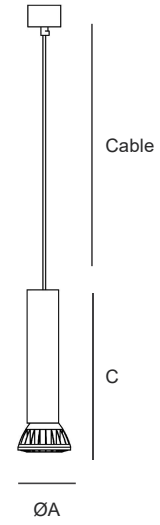

## Iluminación / Light

ENJOY:

1 X GU10 Retrofit LED 5W MAX 220V/50HZ  
bombilla no incluida / bulb not included

ENJOY POWER:

1 X PAR 30 Retrofit LED 12,5W MAX 220V/50HZ  
bombilla no incluida / bulb not included

ENJOY

ØAxB    Ø5x25cm / Ø2"x9,8"  
Cable    200cm Max / 78" Max

ENJOY POWER

ØAxB    Ø9,5x30cm / Ø3,7"x11,8"  
Cable    200cm Max / 78" Max